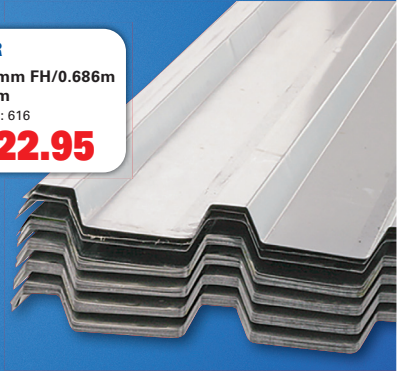

CHAMPION
EXTRA THICK
ACRYLIC PVA

Cream
20 Litres
SKU: 5005

399.95

IBR

0.4mm FH/0.686m
4.8m
SKU: 616

422.95