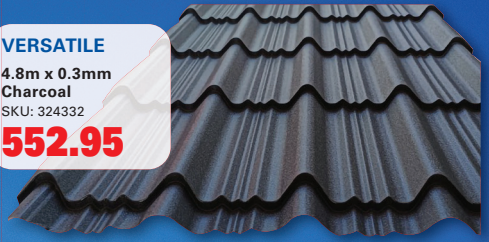

#### YARD

222 x 114 x 90mm

SKU: 1009638

**3 450**

Minimum order quantities apply to direct bricks and blocks. Enquire in-store for quantities. Please note that due to different manufacturing processes, dates and batches, the colour of advertised products may differ from that of the actual products in-store.

### VERSATILE

4.8m x 0.3mm

Charcoal

SKU: 324332

**552.95**