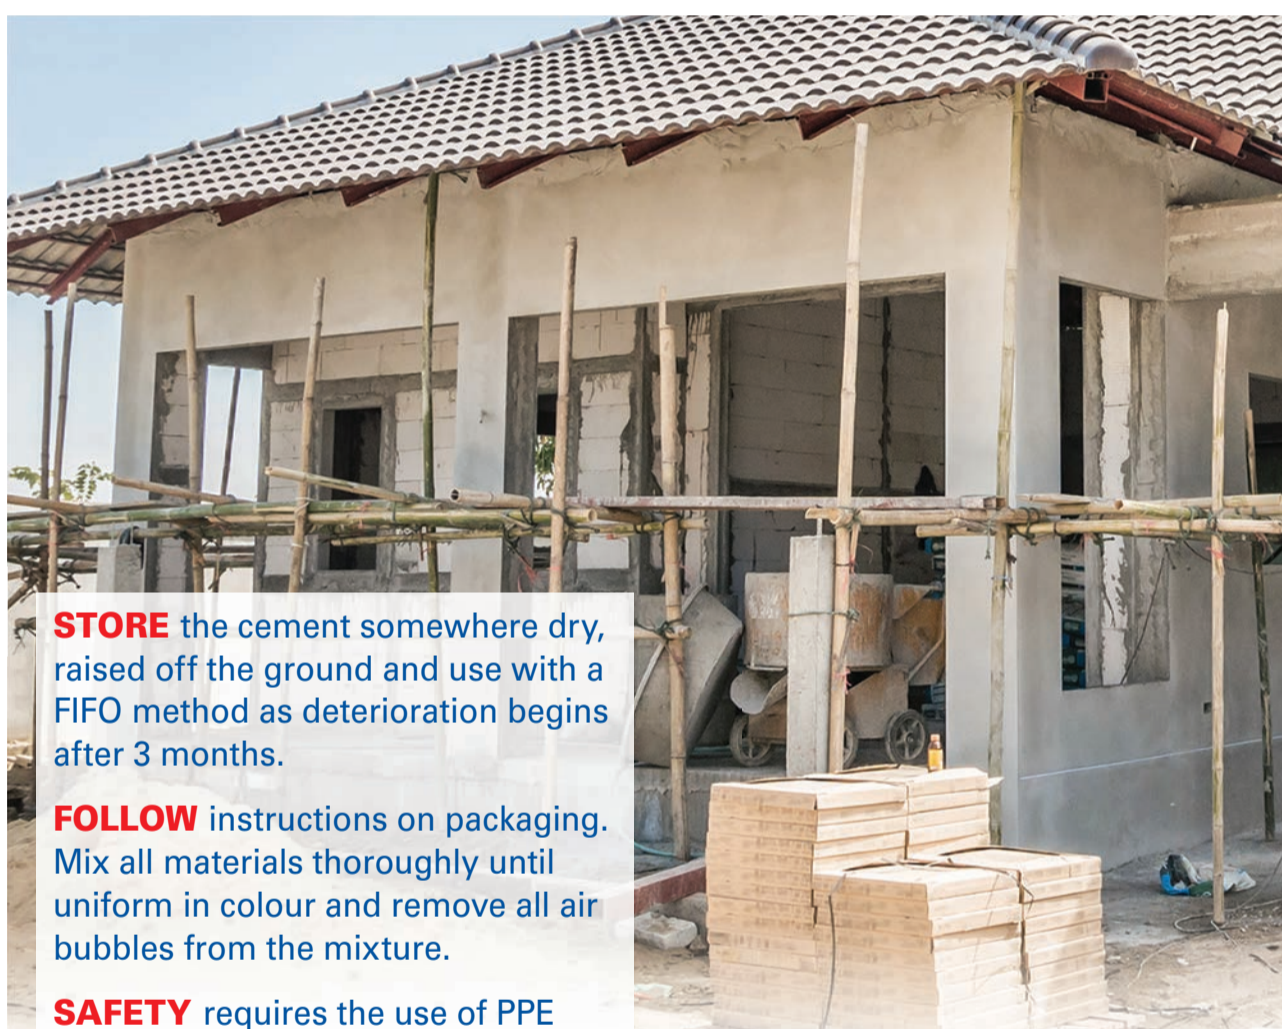

STORE the cement somewhere dry, raised off the ground and use with a FIFO method as deterioration begins after 3 months.

FOLLOW instructions on packaging. Mix all materials thoroughly until uniform in colour and remove all air bubbles from the mixture.

SAFETY requires the use of PPE such as dust masks, waterproof gloves, long sleeved shirts, full-length trousers and proper eye protection.

We sell cement at the LOWEST PRICES!

TRADING HOURS: Monday - Friday: 07:00 - 18:00 | Saturday: 07:00 - 16:00 | Sunday: 08:00 - 14:00 | Public Holidays: 08:00 - 15:00

STORES:

Apel: Bopedi Shopping Centre, Apel.
Tel: 015 622 0310.

Lydenburg: Corner Joubert & Voortrekker Streets, Lydenburg.
Tel: 013 235 1878/95.

DELIVERY RATES:

Apel			Lydenburg		
0km	- 10km	FREE	0km	- 10km	FREE
10km	- 20km	R360.00	10km	- 20km	R240.00
20km	- 30km	R480.00	20km	- 30km	R360.00
30km	- 40km	R600.00	30km	- 40km	R600.00
40km	- 50km	R840.00	40km	- 50km	R840.00
50km +		R1 080.00	50km +		R1 080.00

FREE LOCAL DELIVERY

FOR FURTHER DISTANCES ENQUIRE IN-STORE.

The advertised rates are estimate rates and are subject to change if the road conditions vary and if areas are not accessible. Handling fee applies to bricks, blocks, concrete roof tiles and cement. Enquire in-store for details.

BECOME A

WIN AIRTIME, GET EXCLUSIVE DEALS, AND SAVE!

Give your cellphone number to the Cashier at any Cashbuild store when you pay.

T's & C's apply. E & O E. All prices include 15% VAT. Selected products may not be available in all stores.

PRICES VALID UNTIL SUNDAY 19 JULY 2026
2686 WK52 • Cashbuild@Ogilvy

ZONE 21B

293 STORES IN SOUTHERN AFRICA & EXPANDING

cashbuild.co.za | SHARECALL 0860 100 582
youtube.com/user/Cashbuild
facebook.com/CashbuildSA