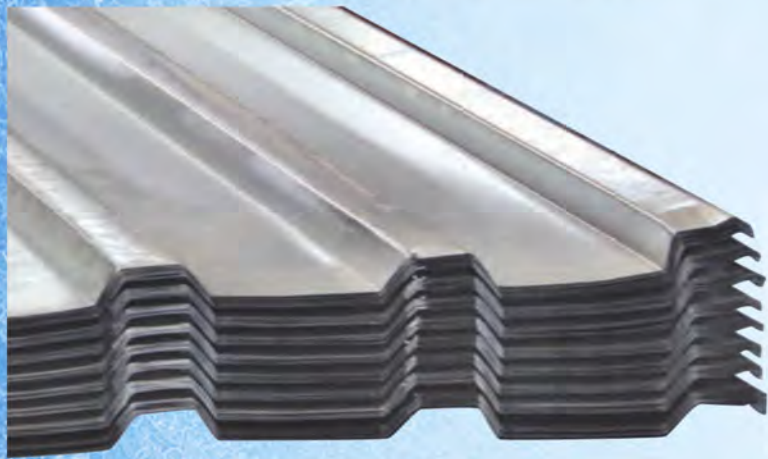

YEBO! Everything you need for reliable roofing this winter season

Roofing

THE SHELTER EVERY HOME DESERVES

IBR
0.3 FH / 0.686
6.6m - 302231

449⁹⁵
WINTER SPECIAL