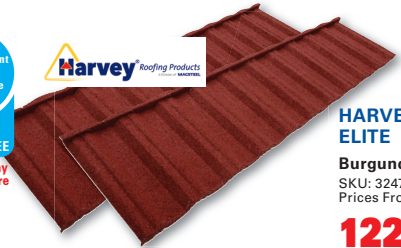

MEDAL ACRYLOSEAL

4 in 1 • Self Priming
Top Coat
White
20 Litres
SKU: 307602

1 094.95

Leak Proof
Wind Resistant
Durable &
Maintenance Free
**20 YEAR
GUARANTEE**

Colours may vary by store

Harvey Roofing Products