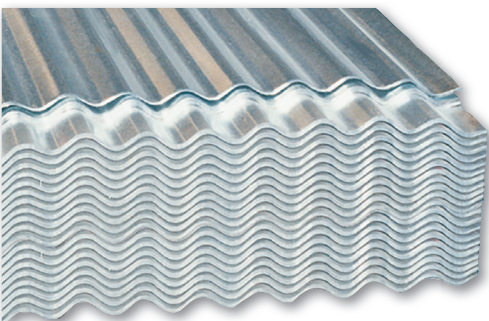

CORRUGATED IRON

0.4mm/0.762m

6m

SKU: 2302

512.95