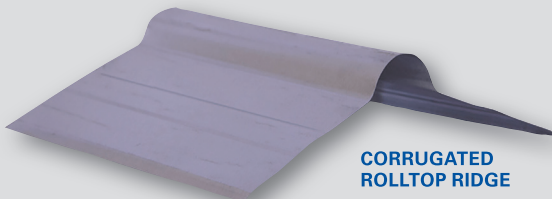

**20 YEAR
GUARANTEE**

Colours may
vary by store

**HARVEYTILE
ELITE**
Midnight Black
SKU: 324747
Prices From
122.95

NUTEC CEILING BOARD

Per Board

4mm
3 600 x 1 200mm
SKU: 255
329.95

RHINO BOARD
Per Board
6.4mm
3 600 x 1 200mm
SKU: 223

314.95

**GYPROC
RHINOLITE
PLASTER
MULTIPURPOSE**
40kg
SKU: 308
467.95

**CORRUGATED
ROLLTOP RIDGE**

Galvanised
400mm x 6m
SKU: 567

497.95

PVC CONDUIT

SABS White
20mm x 4m
SKU: 580

21.95