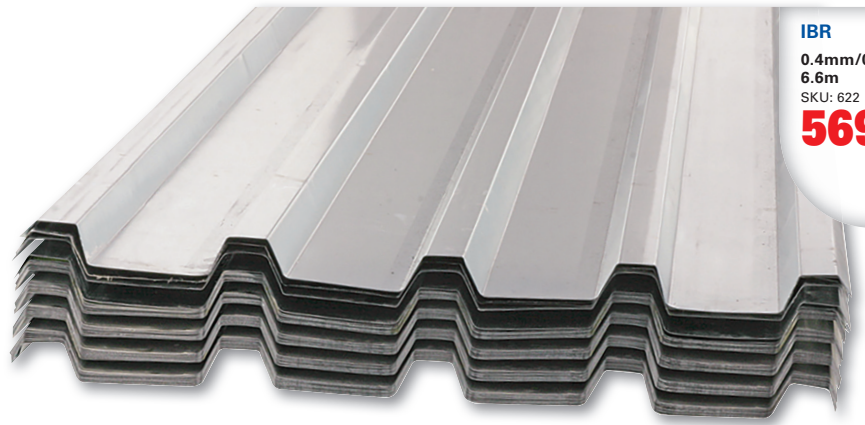

IBR
0.4mm/0.686m
6.6m
SKU: 622
569.95