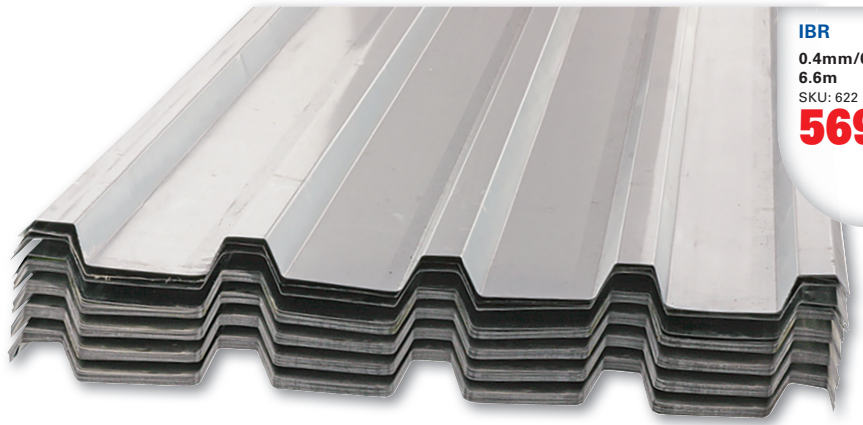

IBR
0.4mm/0.686m
6.6m
SKU: 622
569.95