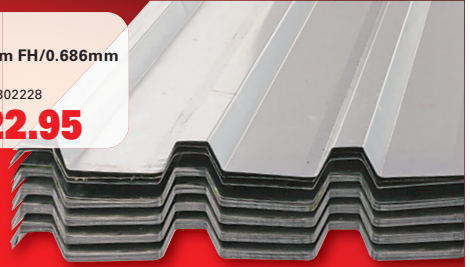

CLAY PLASTER BRICK
Per 1 000
YARD
SKU: 1009638
3 450

Minimum order quantities apply to direct bricks and blocks. Enquire in-store for quantities. Please note that due to different manufacturing processes, dates and batches, the colour of advertised products may differ from that of the actual products in-store.

IBR
0.3mm FH/0.686mm
4.8m
SKU: 302228
322.95

VERSATILE
4.8m x 0.3mm
Charcoal
SKU: 324332
552.95

ECO WATER TANK
2 050 Litres
LDPE
SKU: 305380

2 469.95

PALASADE WEAVING STRIP
Galvanised
30m
SKU: 327630

534.95

PVC CEILING BOARD
Per Board
Grey Bark
3 900 x 300 x 6mm
SKU: 324341

79.95

FLAT SPADE
SKU: 317609
142.95

HI SEC SLIDING GATE
Black
3 x 1.8m
SKU: 328221
3 599.95

TRADING HOURS: Monday - Friday: 07:00 - 16:00 | Saturday: 08:00 - 14:00 | Sunday: CLOSED | Public Holidays: 08:00 - 15:00

SHALLCROSS: The Ridge, 90 Shallcross Road,
Shallcross, Durban. Tel: +27 31 409 1396.

DELIVERY RATES:
0km - 5km FREE
5km - 10km R250.00
10km - 15km R300.00
15km - 20km R400.00
20km - 30km R750.00

FREE LOCAL DELIVERY

FOR FURTHER DISTANCES ENQUIRE IN-STORE.
The advertised rates are estimate rates and are subject to change if the road conditions vary and if areas are not accessible. Handling fee applies to bricks, blocks, concrete roof tiles and cement. Enquire in-store for details.

BECOME A

WIN AIRTIME, GET EXCLUSIVE DEALS, AND SAVE!

Give your cellphone number to the Cashier at any Cashbuild store when you pay.

T's & C's apply. E & O E. All prices include 15% VAT.

cashbuild.co.za | SHARECALL 0860 100 582
youtube.com/user/Cashbuild
facebook.com/CashbuildSA

2676 Cashbuild@Ogilvy

PRICES VALID UNTIL SUNDAY 21 JUNE 2026