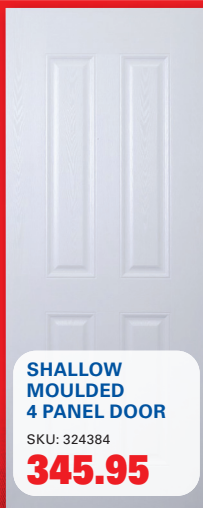

SABS TIMBER

Per Length

38 x 114mm/6m
SKU: 19160

199.95

MARLEY PLASTERBOARD

Per Board

6.4mm
3 600 x 1 200mm
SKU: 302371

234.95

SHUTTERPLY BUILDERS GRADE

Per Board

18mm
2 440 x 1 220mm
SKU: 235005

514.95

**SHALLOW
MOULDED
4 PANEL DOOR**

SKU: 324384

345.95

**HARDWOOD
8 PANEL FLAT
STAINED DOOR**