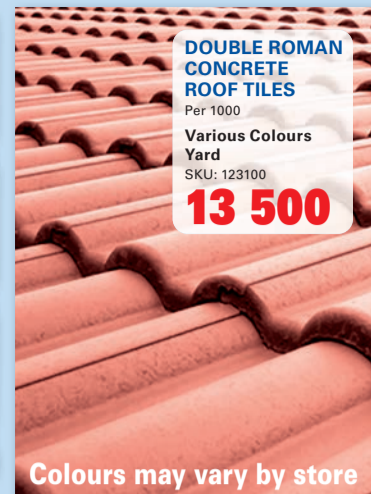

DOUBLE ROMAN CONCRETE ROOF TILES
Per 1000
Various Colours
Yard
SKU: 123100
13 500

PVC UNDERGROUND PIPE
Non SABS
110mm x 6m
SKU: 310311
239.95

FORT KNOX LOCKSET
2 Lever
Polypropylene Handle
Chrome Plated
SKU: 303048
84.95

RHINO BOARD
Per Board
6.4mm
3 000 x 1 200mm **262.95**
SKU: 221
3 600 x 1 200mm **314.95**
SKU: 223

NAILS
SABS
1kg
75 x 3.55mm
SKU: 8733
48.95

NUTEC CEILING BOARD
Per Board
4mm
3 600 x 1 200mm
SKU: 255
329.95

GUMPOLE
CCA Treated
H4 75/100mm
2.4m
SKU: 1031
101.95