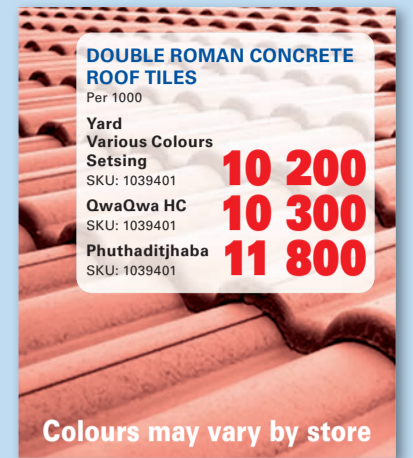

DOUBLE ROMAN CONCRETE ROOF TILES
Per 1000
Yard
Various Colours
Setting
SKU: 1039401
10 200
QwaQwa HC
SKU: 1039401
10 300
Phuthaditjhaba
SKU: 1039401
11 800

Colours may vary by store