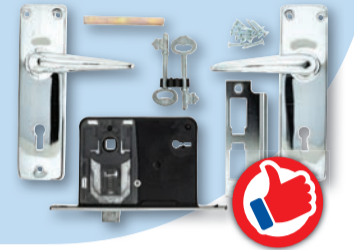

FORT KNOX LOCKSET
2 Lever
Polypropylene Handle
Chrome Plated
SKU: 303048
84.95

CONCRETE LINTELS

105 x 72mm
1.5m
SKU: 952
69.95
105 x 72mm
2.4m
SKU: 955
109.95
150 x 75mm
2.4m
SKU: 9550
132.95

CORRUGATED IRON

0.27mm/0.610m
3.6m
SKU: 2277
174.95
0.27mm/0.610m
4.8m
SKU: 2281
243.95
0.3mm/0.610m
6m
SKU: 2285
366.95

IBR
0.4mm FH/0.686m
3.6m
SKU: 612
295.95
0.4mm FH/0.686m
5.4m
SKU: 618
506.95
0.4mm FH/0.686m
6m
SKU: 620
545.95

SABS TIMBER
Per Length
38 x 38mm/3.6m
SKU: 17136
38 x 114mm/6m
SKU: 19160
BLACK CROSS TIMBER
Per Length
38 x 114mm/6m
SKU: 13160

FOR BEST PRICES ENQUIRE IN-STORE