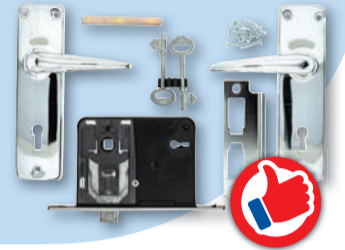

**NUTEC  
CEILING BOARD**  
Per Board  
4mm  
3 600 x 1 200mm  
SKU: 255  
**329.95**

**FORT KNOX  
LOCKSET**  
2 Lever  
Polypropylene Handle  
Chrome Plated  
SKU: 303048  
**84.95**

**CONCRETE LINTELS**