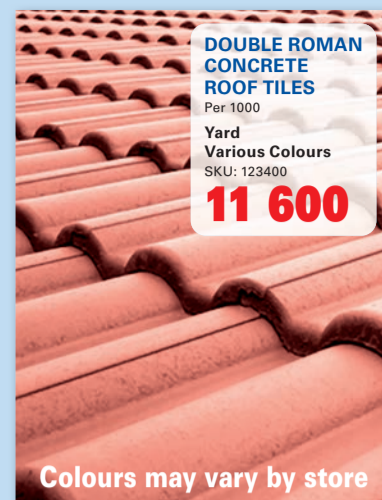

HARVEYTILE ELITE
Burgundy
SKU: 324746
Prices From
122.95

**BUILDING COLUMN
HOLLOW ROUND**
250mm x 2m
SKU: 319295
503.95

**GALVANISED
WIRE**
5kg
3.15mm x 80m
SKU: 426
164.95

HI SEC PANEL
1.8 x 3m
Low Security
Black
SKU: 324741
834.95