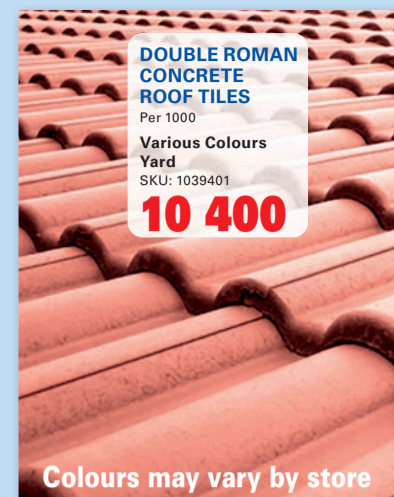

**HI SEC PANEL**  
1.8 x 3m  
Low Security  
Black  
SKU: 324741  
**834.95**

**DOUBLE ROMAN CONCRETE ROOF TILES**  
Per 1000  
Various Colours  
Yard  
SKU: 1039401  
**10 400**

Colours may vary by store