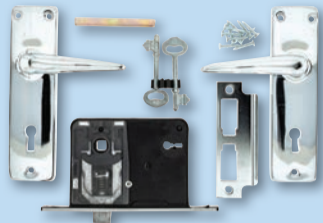

Colours may vary by store

GUMPOLE
CCA Treated
H4 75/100mm
2.4m
SKU: 1031

FORT KNOX LOCKSET
2 Lever
Polypropylene Handle
Chrome Plated
SKU: 303048
84.95

MARLEY PLASTERBOARD
Per Board
6.4mm
3 000 x 1 200mm
SKU: 302369
3 600 x 1 200mm
SKU: 302371
244.95
317.95