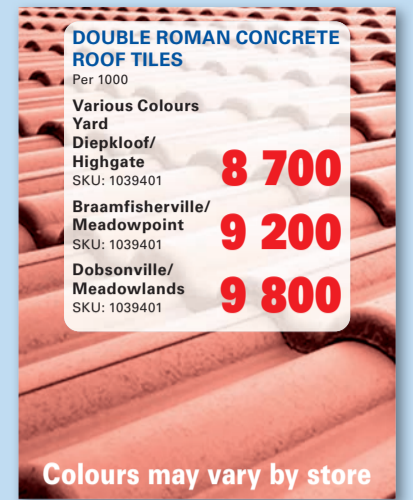

DOUBLE ROMAN CONCRETE ROOF TILES
Per 1000
Various Colours
Yard
Diepkloof/
Highgate
SKU: 1039401
8 700
Braamfisherville/
Meadowpoint
SKU: 1039401
9 200
Dobsonville/
Meadowlands
SKU: 1039401
9 800

Colours may vary by store