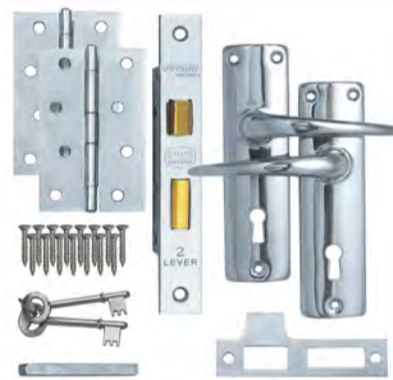

GLASS

GLASS 3mm CLEAR FLOAT
1830 x 1070 - 8162
209⁹⁵
GLASS 3mm CLEAR FLOAT
1830 x 1220 - 8163
229⁹⁵

Smart DOORS & LOCKSETS

DOOR DEEP MOULDED 6 PANEL STANDARD
211404
414⁹⁵

DOOR MIXED TIMBER 8 PANEL FLAT STABLE
215106
1128⁹⁵

LOCKSET KEY SABS WITH HINGE 2L 6IN - 323349
179⁹⁵

Smart POWER TOOL PRODUCTS that deliver performance and precision

ANGLE GRINDER RYOBI 2000W
230mm - 324366
1459⁹⁵

ANGLE GRINDER RYOBI HANDYLINE
650W 115mm
324362
434⁹⁵