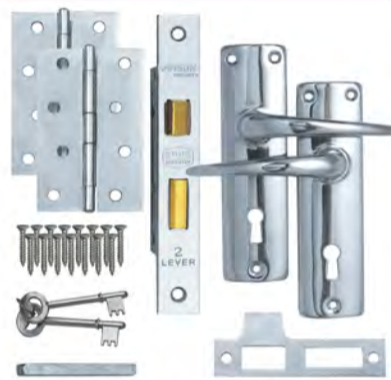

**GLASS 3mm
CLEAR FLOAT**
1830 x 1070 - 8162

292⁹⁵

**GLASS 3mm
CLEAR FLOAT**
1830 x 1220 - 8163

304⁹⁵

Smart DOORS & LOCKSETS

**DOOR DEEP
MOULDED
6 PANEL
STANDARD**
211404

414⁹⁵

**DOOR MIXED
TIMBER
8 PANEL
FLAT STABLE**
215106

1128⁹⁵

**LOCKSET KEY SABS
WITH HINGE 2L
6IN - 323349**

179⁹⁵

Smart POWER TOOL PRODUCTS that deliver performance and precision

**ANGLE
GRINDER
RYOBI 2000W**
230mm - 324366

1464⁹⁵

**ANGLE GRINDER
RYOBI HANDYLINE**
650W 115mm
324362