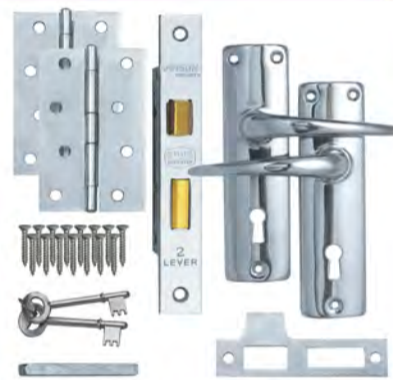

DECOR ADHESIVE BUCKET 5L
301192
349⁹⁵

EXP METL FLATEX 358
1.6x16x30mm
314067
399⁹⁵

WELDED MESH R 193
2400x6000mm
306526
490⁹⁵

GLASS

GLASS 3mm CLEAR FLOAT
1830 x 1070 - 8162
209⁹⁵
GLASS 3mm CLEAR FLOAT
1830 x 1220 - 8163
229⁹⁵

Smart DOORS & LOCKSETS

DOOR DEEP MOULDED 6 PANEL STANDARD
211404
414⁹⁵

DOOR MIXED TIMBER 8 PANEL FLAT STABLE
215106
1128⁹⁵

LOCKSET KEY SABs WITH HINGE 2L 6IN - 323349
179⁹⁵

Smart POWER TOOL PRODUCTS that deliver performance and precision