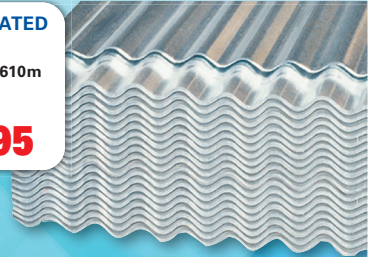

CORRUGATED IRON

0.27mm/0.610m
3.6m
SKU: 2277

179.95

DURAM ROOFKOTE
Charcoal
20 Litres
SKU: 301367

989.95