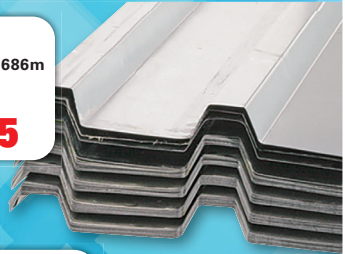

DURAM ARMATEX FINE TEXTURED

Greystone
20 Litres
SKU: 307734
849.95

IBR

0.4mm FH/0.686m
4.8m
SKU: 616

347.95

DURAM GLOSS ENAMEL

White
5 Litres
SKU: 302703
569.95