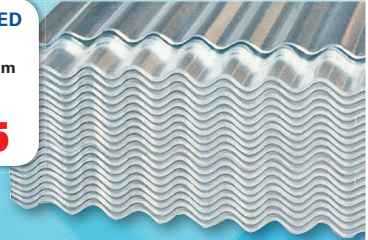

BRICKFORCE

NON NHBRC
100mm x 15m **21.95**
SKU: 451

CORRUGATED IRON

0.27mm/0.610m
4.8m
SKU: 2281

214.95

DURAM ROOFKOTE

Red
5 Litres
SKU: 301362
359.95