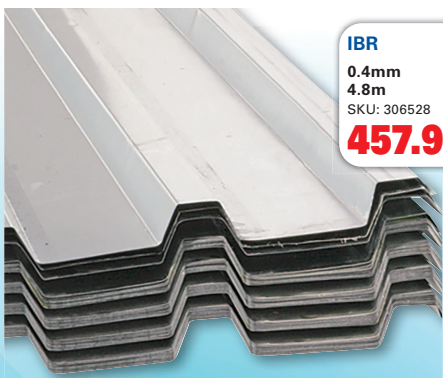

Cashbuild

QUALITY BUILDING MATERIALS, TOOLS, PAINT AND HARDWARE AT THE LOWEST PRICES

DID YOU KNOW?
You can NOW swipe your Payment Card at both Cashbuild and P&L Hardware!

YOUR HOME DESERVES THE BEST!

QUALITY PRODUCTS AT THE BEST PRICE!

IBR
0.4mm
4.8m
SKU: 306528
457.95