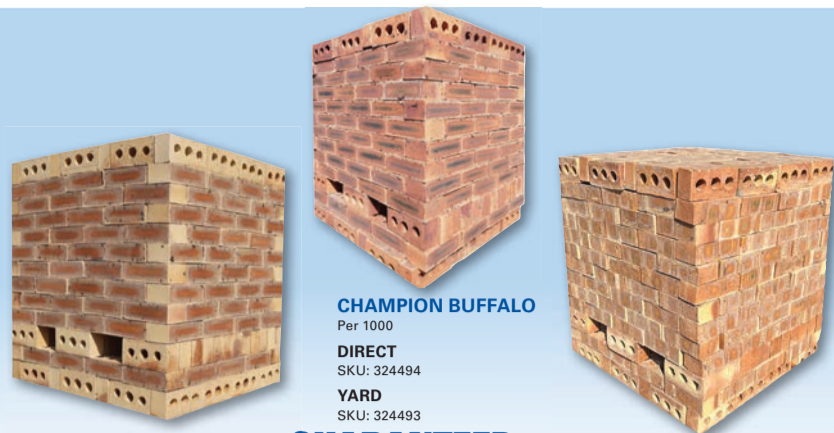

CHAMPION

BRICKS

Great Value Bricks

Availability may vary from store to store. Enquire at your local Cashbuild regarding the availability and range of Champion Bricks.

CHAMPION MALUTI
Per 1000
DIRECT
SKU: 324486
YARD
SKU: 324485