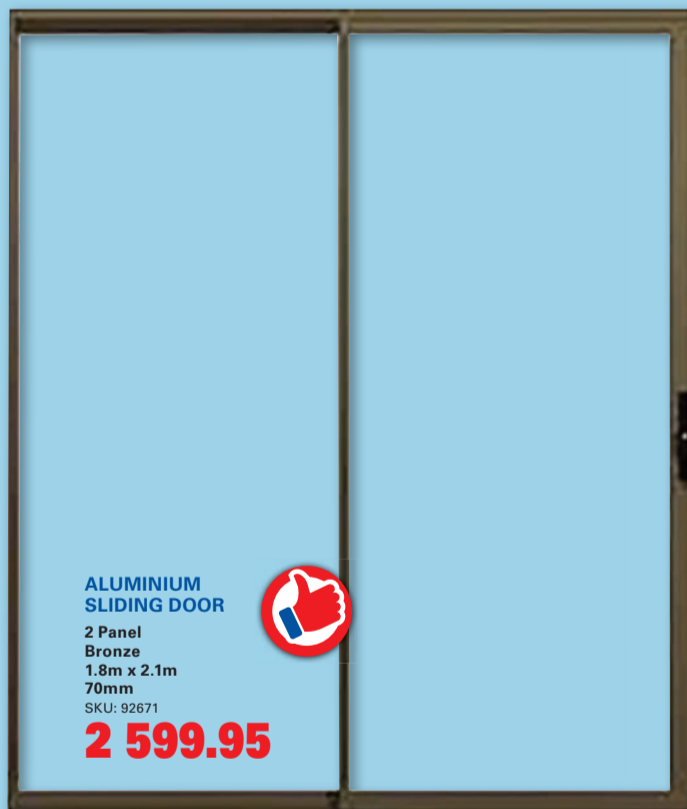

ALUMINIUM SLIDING DOOR
2 Panel
Bronze
1.8m x 2.1m
70mm
SKU: 92671

2 599.95