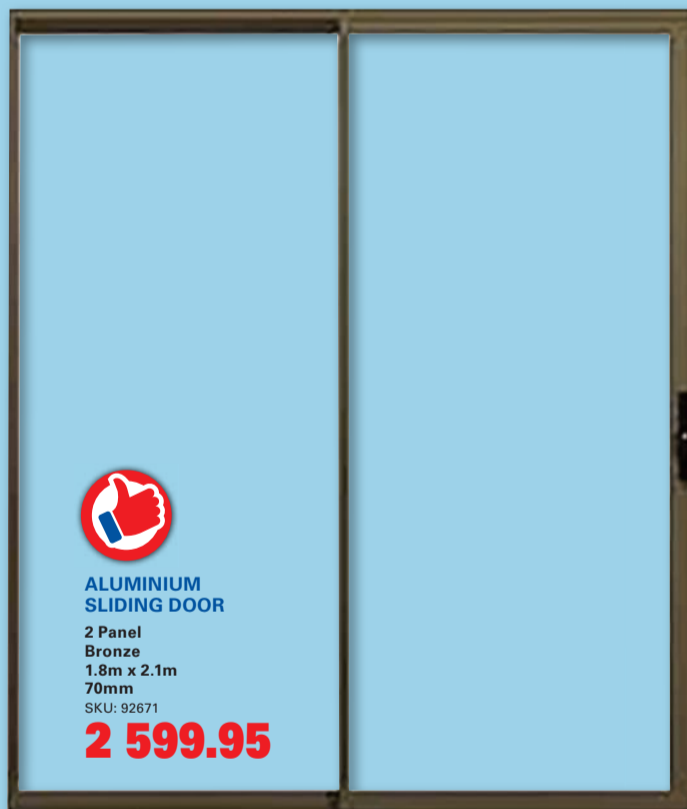

* PLAN READING AND BUILDING ESTIMATION

* We will **REFUND** your Plan Reading Fee when you purchase 10% of the estimation from us

ORDER FROM US AND QUALIFY FOR

- **FREE Delivery**
- **Discounts**
- **Loan Access**

get credit of up to **R500 000**

Apply now at cashbuild.co.za
T's and C's apply

T's & C's apply

TRANSFORM YOUR HOME TODAY!

get credit of up to

R500 000

Apply now at cashbuild.co.za
T's and C's apply

Variety of bricks available in store

Guaranteed lowest prices - enquire in-store.

Prices on bricks will vary from store to store. Check your local store for applicable Direct and Yard prices. Minimum order quantities apply to direct bricks and blocks. Enquire in-store for quantities. Please note that due to different manufacturing processes, dates and batches, the colour of advertised products may differ from that of the actual products in-store. Availability may vary from store to store.

Guaranteed **LOWEST PRICES** on cement. Enquire in store

2 599.95

499.95

TRADING HOURS: Monday - Friday: 07:00 - 18:00 | Saturday: 07:00 - 16:00 | Sunday: 08:00 - 14:00 | Public Holidays: 08:00 - 15:00

STORES:

Powerville: (Vereeniging), Powerville Value Centre, Kariba Road, Playfair Boulevard, Vereeniging. Tel: 016 985 3746/3750.
Zamdela: Shop No 2, Zamdela Shopping Centre (next to Score). Tel: 016 974 2766/2652.

DELIVERY RATES:

Powerville			Zamdela		
0km - 5km	FREE		0km - 5km	FREE	
5km - 10km	R200.00		5km - 10km	R200.00	
10km - 15km	R250.00		10km - 15km	R300.00	
15km - 20km	R300.00		15km - 20km	R350.00	

FREE LOCAL DELIVERY

FOR FURTHER DISTANCES ENQUIRE IN-STORE.

The advertised rates are estimate rates and are subject to change if the road conditions vary and if areas are not accessible. Handling fee applies to bricks, blocks, concrete roof tiles and cement. Enquire in-store for details.

BECOME A