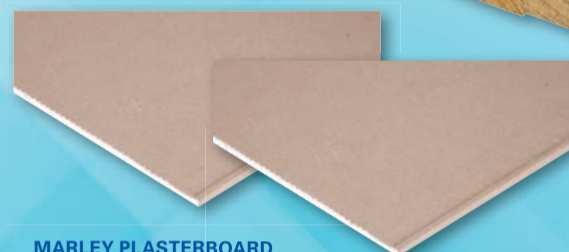

# QUALITY PRODUCTS AT THE BEST PRICE!

**FOR BEST PRICES ENQUIRE IN-STORE**

**SABS TIMBER**  
Per Length  
38 x 38mm/3.6m  
SKU: 17136  
38 x 114mm/6m  
SKU: 19160  
50 x 76mm/4.2m  
SKU: 18142  
38 x 114mm/6.6m  
SKU: 19166