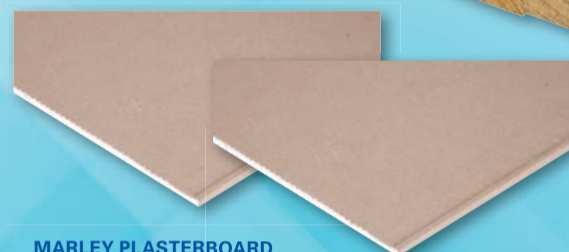

YOUR HOME DESERVES THE BEST!

QUALITY PRODUCTS AT THE BEST PRICE!

FOR BEST PRICES ENQUIRE IN-STORE

SABS TIMBER
Per Length
38 x 38mm/3.6m
SKU: 17136
38 x 114mm/6m
SKU: 19160
50 x 76mm/4.2m
SKU: 18142
50 x 76mm/6.6m
SKU: 18166