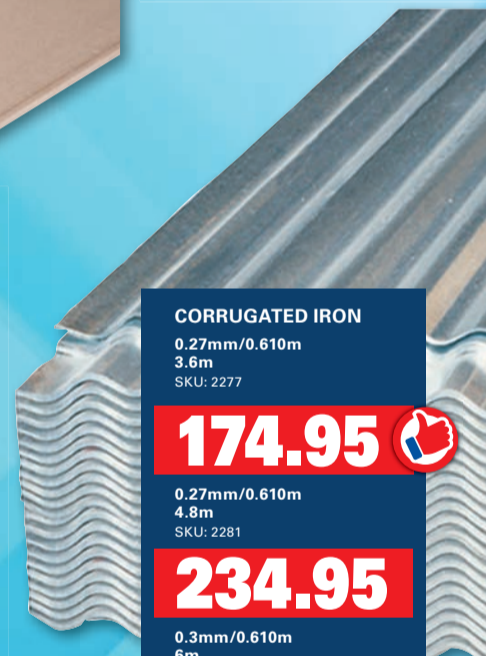

CORRUGATED IRON
0.27mm/0.610m
3.6m
SKU: 2277

174.95

0.27mm/0.610m
4.8m
SKU: 2281

234.95

0.3mm/0.610m
6m
SKU: 2285

349.95

IBR ZAM

0.4mm/0.686m
3.6m
SKU: 327509

272.95

0.4mm/0.686m
4.8m
SKU: 327511

374.95

0.4mm/0.686m
6m
SKU: 327513

434.95