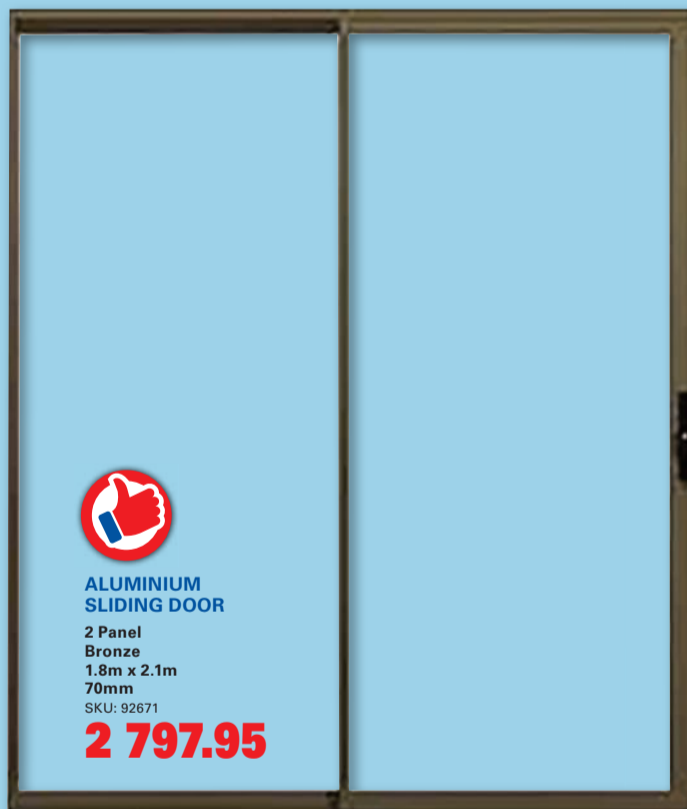

* PLAN READING

AND BUILDING ESTIMATION

* We will **REFUND** your Plan Reading Fee when you purchase 10% of the estimation from us

ORDER FROM US AND QUALIFY FOR

- **FREE Delivery**
- **Discounts**
- **Loan Access**

get credit of up to **R500 000**

Apply now at cashbuild.co.za
T's and C's apply

T's & C's apply

TRANSFORM YOUR HOME TODAY!

get credit of up to

R500 000

Apply now at cashbuild.co.za
T's and C's apply

Variety of bricks available in store

Guaranteed lowest prices - enquire in-store.

Prices on bricks will vary from store to store. Check your local store for applicable Direct and Yard prices. Minimum order quantities apply to direct bricks and blocks. Enquire in-store for quantities. Please note that due to different manufacturing processes, dates and batches, the colour of advertised products may differ from that of the actual products in-store. Availability may vary from store to store.

Guaranteed **LOWEST PRICES** on cement. Enquire in store

2 797.95

504.95

TRADING HOURS: Monday - Friday: 07:00 - 18:00 | Saturday: 07:00 - 16:00 | Sunday: 08:00 - 14:00 | Public Holidays: 08:00 - 15:00

STORES:

1. **Diepkloof:** Cnr Immink Drive and Jack Kilpen Road, Diepkloof, Soweto. Tel: 011 528 0494.
   Dobsonville: 3671 Matlala St, Dobsonville, Soweto. Tel: 011 989 0150.
   Highgate: New Canada Rd, Putcoton, Riverlea. Tel: 011 473 1291.
   Meadowlands: No 3 Braam-Fischer Road, Meadowlands. Ext. 12, Soweto. Tel: 011 989 1012.
   Meadowpoint: Shop 34, Meadowpoint Shopping Centre, Heckroodt Circle, Meadowlands. Tel: 010 271 2197.
   Braamfischerville: Stand 2128, 4 Hebrew Road. Braamfischerville. Tel: 010 271 1640.

DELIVERY RATES: