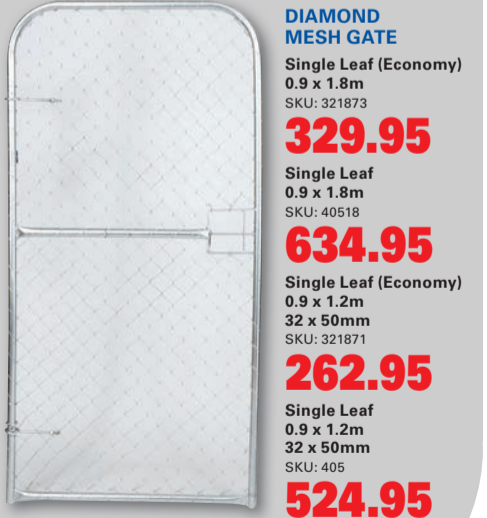

**FENCING PLIER**  
250mm  
SKU: 935117  
**344.95**

**EUREKA GLOVES**  
Extra Large  
Orange  
SKU: 307761  
**35.95**

**STEEL DROPPER**  
1 800mm • 1kg  
SKU: 453 **29.95**  
1 250mm • 0.7kg  
SKU: 445 **20.95**  
1 450mm • 0.8kg  
SKU: 446 **23.95**

**DIAMOND MESH GATE**  
Double Leaf  
3 x 1.8m  
32 x 50mm  
SKU: 40818  
**1 199.95**

**DIAMOND MESH GATE**  
Single Leaf (Economy)  
0.9 x 1.8m  
SKU: 321873  
**329.95**  
Single Leaf  
0.9 x 1.8m  
SKU: 40518  
**634.95**  
Single Leaf (Economy)  
0.9 x 1.2m  
32 x 50mm  
SKU: 321871  
**262.95**  
Single Leaf  
0.9 x 1.2m  
32 x 50mm  
SKU: 405  
**524.95**