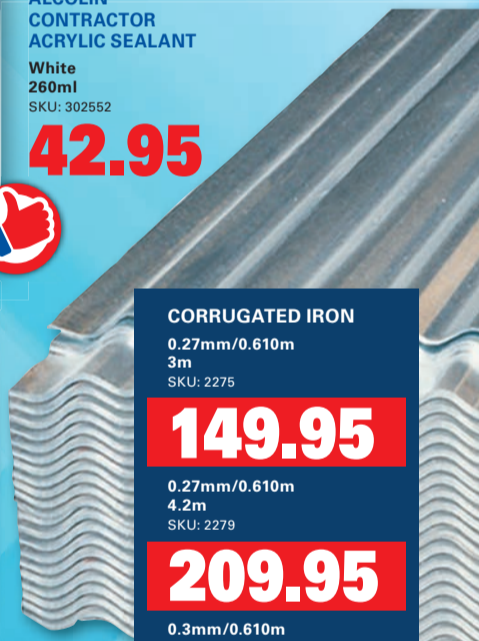

CORRUGATED IRON
0.27mm/0.610m
3m
SKU: 2275

149.95

0.27mm/0.610m
4.2m
SKU: 2279

209.95

0.3mm/0.610m
6m
SKU: 2285

352.95

DURAM DURASHEEN
Various Colours
5 Litres
SKU: 321614

309.95
999.95

20 Litres
SKU: 321617

DULUX ROCKGRIP PVA
White
20 Litres
SKU: 5075

629.95

BRICKFORCE NHBC
2.8mm
75mm x 20m
SKU: 4522

54.95

POWAFIX LACQUER THINNERS
Methanol Free
750ml
SKU: 302662

57.95

GYPROC RHINOLITE PLASTER MULTIPURPOSE
40kg
SKU: 308

454.95

DÉCOR CORNICE ADHESIVE
White
310ml
SKU: 301155

35.95

CONCRETE LINTELS

105mm x 72mm
1.2m
SKU: 951

94.95

105mm x 72mm
1.5m
SKU: 952

117.95

105 x 72mm
2.4m
SKU: 955

186.95

150 x 75mm
2.4m
SKU: 9550

189.95

FORT KNOX MORTISE LOCKSET
2 Lever
Chrome Plated Handle
SKU: 303747

104.95

EUREKA SHARP ROOF NAIL & BONDED WASHER
4 x 90mm
Quantity: 100
SKU: 310092

94.95

EUREKA DRYWALL SCREW
3.5 x 25mm
Coarse Thread
Quantity: 900
SKU: 305926

239.95