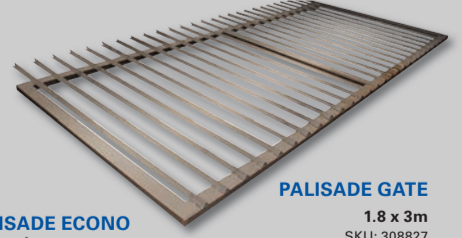

PALISADE GATE
1.8 x 3m
SKU: 308827
2 714.95