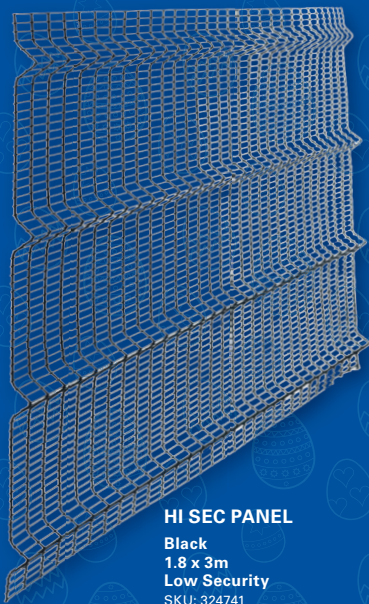

HI SEC PANEL

Black
1.8 x 3m
Low Security
SKU: 324741

794.95