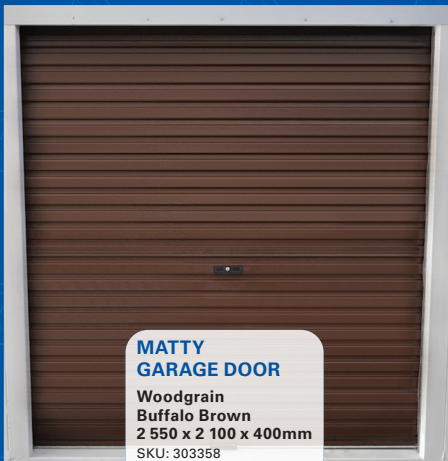

**ABE SUPER  
LAYKOLD**

20 Litres  
SKU: 316092

**1 334.95**

Ts & Cs apply. Visit your nearest store today for more information.

**MATTY GARAGE DOOR**

Woodgrain  
Buffalo Brown  
2 550 x 2 100 x 400mm  
SKU: 303358