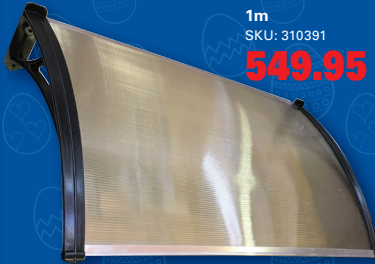

BRONZE AWNING

1m
SKU: 310391

549.95