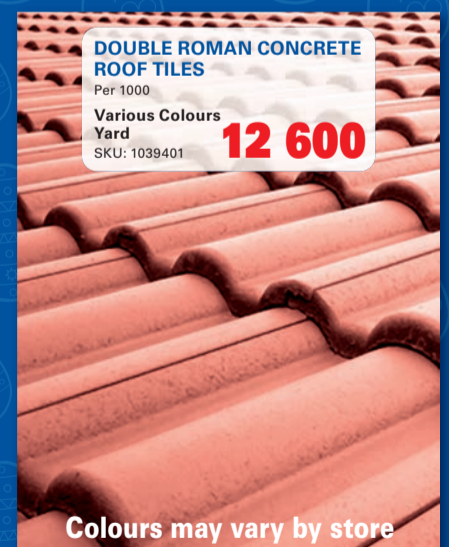

DOUBLE ROMAN CONCRETE ROOF TILES
Per 1000
Various Colours
Yard
SKU: 1039401 **12 600**

Colours may vary by store

AMA DEALS

HOME PRIDE

Follow us on social media for our Monthly Competition. T's & C's Apply