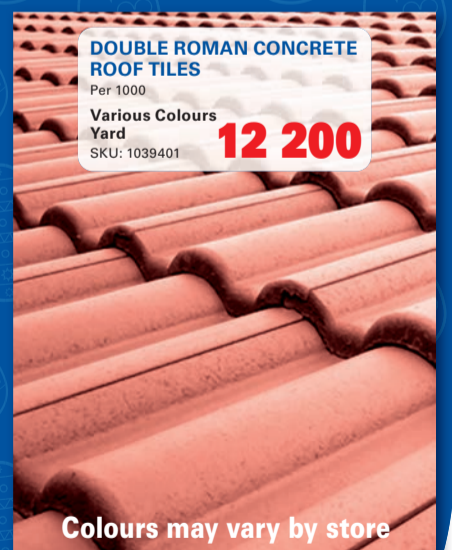

**43.95**

**STANDARD Y**  
2 450mm  
With Holes  
SKU: 441

**184.95**

**DOUBLE ROMAN CONCRETE ROOF TILES**  
Per 1000  
Various Colours  
Yard  
SKU: 1039401

**12 200**

Colours may vary by store

**AMA DEALS**