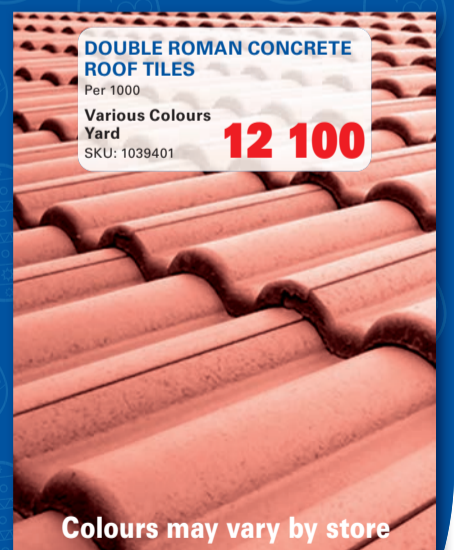

387.95

COMPRESSION ELBOW
SABS
CO CXC 90 Degrees
15mm
SKU: 300253

43.95

STANDARD Y

1 850mm
With Holes
SKU: 440

139.95

DOUBLE ROMAN CONCRETE ROOF TILES
Per 1000
Various Colours
Yard
SKU: 1039401

12 100