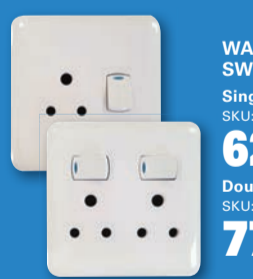

**WACO PREMIUM
SWITCH SOCKET**
Single 4 x 4 • 16A
SKU: 308685
62.95
Double 4 x 4 • 16A
SKU: 308686
77.95