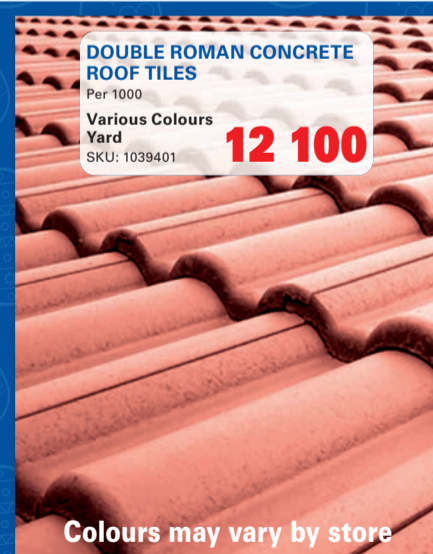

43.95

KR STANDARD
1 850mm
SKU: 4440

102.95

DOUBLE ROMAN CONCRETE ROOF TILES
Per 1000
Various Colours
Yard
SKU: 1039401

12 100

Colours may vary by store

AMA DEALS

HOME PRIDE