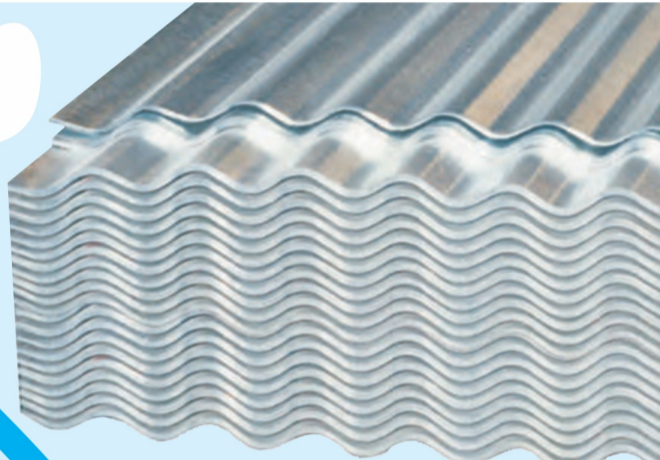

ROLLTOP
RIDGE
CORUGATED
400mm x 6m
567 **399⁹⁵**

CORRUGATED IRON
0.25mm / 0.610 **269⁹⁵**
6.0m - 307977

HARVEYTILES
ELITE
BURGUNDY **119⁹⁵**
324746

80 CASH PRIZES TO BE WON

Get something egg-stra this Easter!