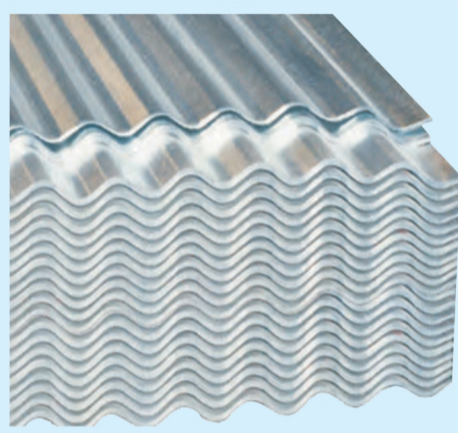

P&L

Hardware

Egg-stra Value

Easter

Are you fixing, painting, or building?

Hop in – we've got the tools and supplies to get the job done

YEBO – Egg-stra Value Easter Savings on ROOFING you can rely on

ROLLTOP RIDGE CORRUGATED 400mm x 6m 567 **399⁹⁵**

CORRUGATED IRON 0.25mm / 0.610 6.0m 307977 **269⁹⁵**

VALA INTHONSI KIT 1L & 5m MEMBRANE 315752 **69⁹⁵**

FLASHARRY WATERPROOF MEMBRANE 200mm x 10m 315749 **39⁹⁵**

HARVEYTILES ELITE MIDNIGHT BLACK 324747 **119⁹⁵** BURGUNDY 324746