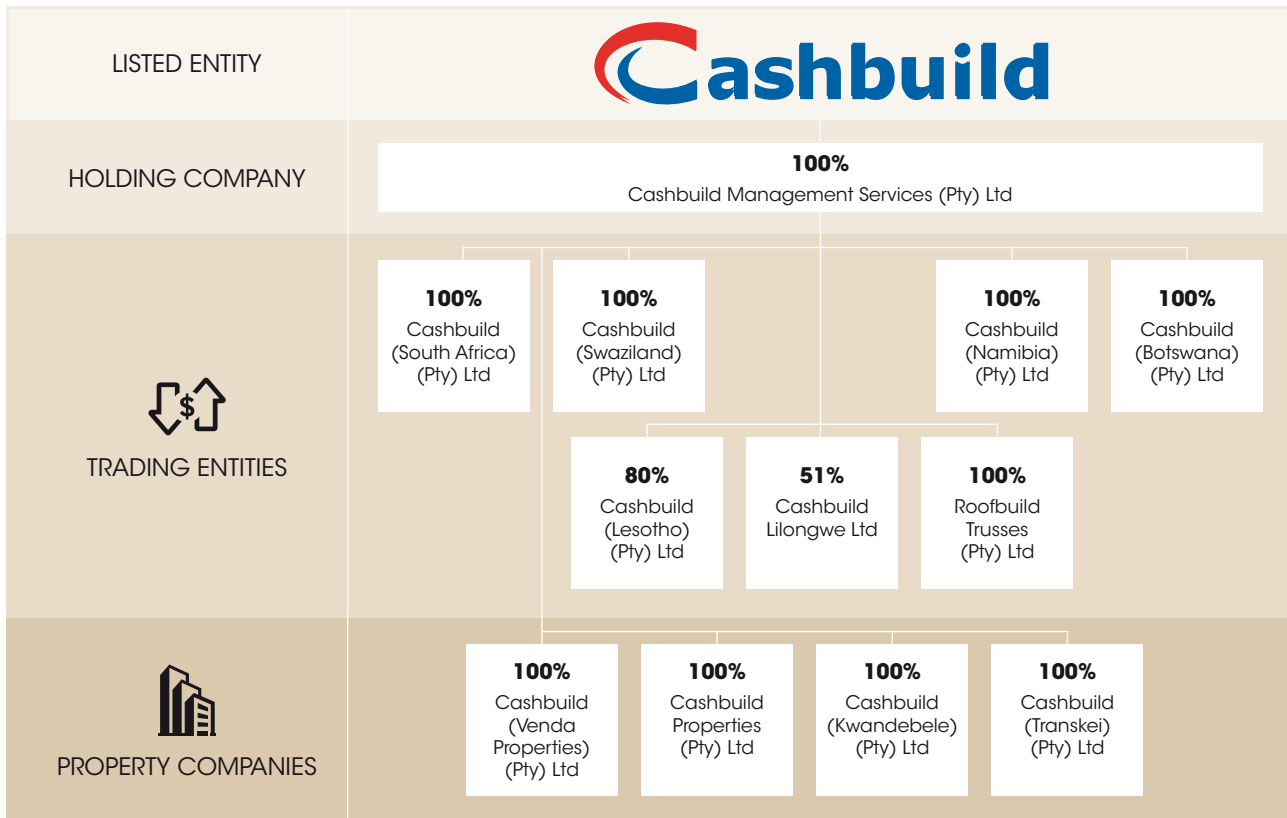

OUR ORGANISATIONAL STRUCTURE

OUR OPERATIONAL STRUCTURE

Ops	DIVISION	DIVISIONAL MANAGER	Ops	DIVISION	DIVISIONAL MANAGER
1	Gauteng North West	Eddie Prollius	2	Mpumalanga North	Kimber Ngobeni
	Central East Gauteng	Fanie Craggs (Trainee)		Mpumalanga East	Flippie du Plessis (Trainee)
	Gauteng South (Soweto)	David Makhuvele (Trainee)		Mpumalanga	Andre van der Walt / Stephan Fourie (Trainee)
	Vaal Triangle	Tyron Myburgh		Swaziland	Zamani Tsabedze (Trainee)
	Mpumalanga South	Ian Mckay		Gauteng North	Christo Basson
	Northern Natal	Wayne Graven		Limpopo North	Renier Smith
	KwaZulu-Natal	Tommy Naidoo		Limpopo	Simon Mafologela (Trainee)
	Malawi	Hennie Roos		Botswana North	Alec Mandevu
	Gauteng West	Ryno van Staden		Botswana South	Andre Phillips
					Namibia
3	Eastern Cape ¹	Jeff Maas	4	East London	Mark Scholes
	Western Cape	Brian Mcpherson (Trainee)		Eastern Cape ⁴	Mark Sutherland
	North West ²	Musa Mkhwebane		Lesotho	Norbert Mokobori
	North West ³	Hennie Roos		Free State	Kobus Venter
		Free State ⁵		Sam Pejane (Trainee)	
		Freestate/Northern Cape		Adriaan van der Berg	
		Northern Cape	Johan van der Walt (Trainee)		
			Eastern Cape ⁶	Jacques Van Rooyen	